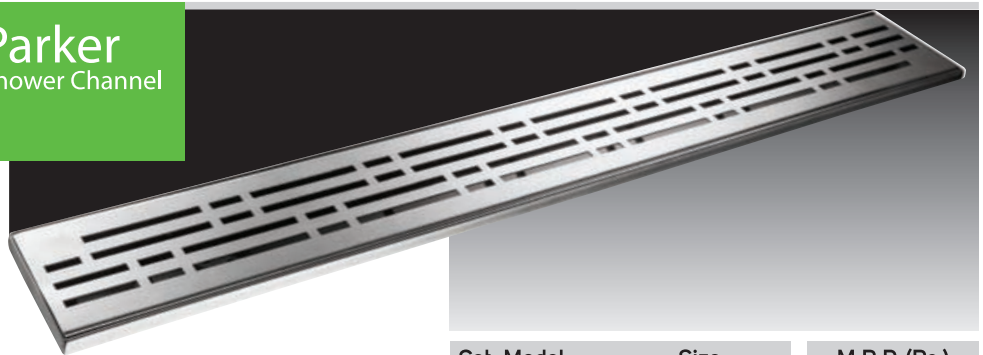

Art is the visual expression of design. Jayna shower channels offer a more artistic solution to shower drainage, taking the design to an even higher form. These high-quality channels meet all the practical, aesthetic and functional demands of today's contemporary showers and wet rooms. The channels meet the relevant sound insulation requirements, providing more peace and quiet in your home.

Jayna shower channels are available in various models. Each model comes in different lengths. These channels are specially designed for your requirements.

Thanks to sophisticated technology and intelligent details, plumbers can easily install these. Discover the exclusive world of JAYNA.

CUTTING EDGE FEATURES

- Easy to install and clean
- No more insect menace
- Prevents choking of drain and bad odour
- Ideal for bathrooms, homes, malls, hotels...
- Sizes available from 300 mm to 1000 mm and above
- **Customised sizes also available as per requirement**
- Drainer is provided along with each Shower Channel

Parker Shower Channel

Cat. Model	Size	M.R.P. (Rs.)
		Matt
PSC 01	62 x 300 x 25 mm	4430/-
PSC 02	62 x 450 x 25 mm	5130/-
PSC 03	62 x 600 x 25 mm	5780/-
PSC 04	62 x 750 x 25 mm	6630/-
PSC 05	62 x 1000 x 25 mm	7630/-
PSC 06	82 x 300 x 25 mm	4980/-
PSC 07	82 x 450 x 25 mm	5730/-
PSC 08	82 x 600 x 25 mm	6480/-
PSC 09	82 x 750 x 25 mm	7330/-
PSC 10	82 x 1000 x 25 mm	8430/-