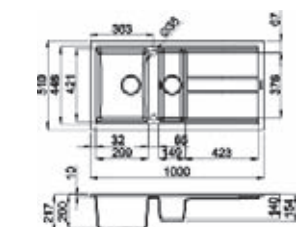

Best 475

Built-in hole:
980 x 480 mm

CAT. MODEL	BEST 475 Kitchen Sink with Vegetable Bowl / Drain Board
Overall Size (In ch / mm)	39.5 x 20 x 8 1000 x 510 x 200
Material	Metalttek
Colou rs	Aluminium & Ghisa
M.R. P. Aluminium	Rs. 35,780/-
M.R. P. Ghisa	Rs. 34,830/-