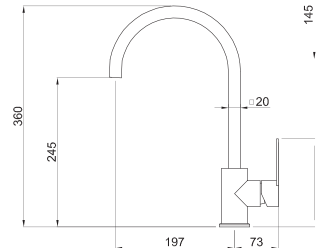

Thermic Shocks Resistance

MIXERS

Blade

Lever mixer with inclined swivel spout.

Mixer hole dimensions: Ø 35 mm.

Aluminium

Chrome

Cat. Model	Finish	MRP (R s.)
Blade A	Aluminum	53,010/-
Blade C	Chrome	50,350/-

Bridge

Lever mixer with swivel spout.

Mixer hole dimensions: Ø 35 mm.

Aluminium

Chrome

Cat. Model	Finish	MRP (R s.)
Bridge A	Aluminum	27,075/-
Bridge C	Chrome	26,125/-

Dove Plus

Lever mixer with high swivel spout and pull-out shower.

Mixer hole dimensions: Ø 35 mm.

79 Aluminium

Chrome

Cat. Model	Finish	MRP (R s.)
Dove Plus A	Aluminum	51,775/-
Dove Plus C	Chrome	49,875/-

shower : extractable shower

ACCESSORIES

Colander-01

Cat Model: AVI03001
Size: 322 x 194 x 95 mm
MRP (Rs.) 10,020/-