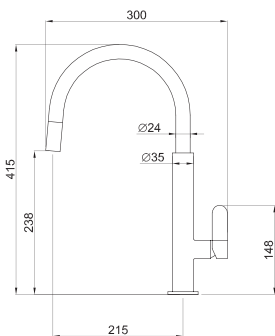

Thermic Shocks Resistance

MIXERS

Blade

Lever mixer with inclined swivel spout.

Mixer hole dimensions: Ø 35 mm.

Aluminium

Chrome

Cat. Model	Finish	MRP (R s.)
Blade A	Aluminum	53,010/-
Blade C	Chrome	50,350/-

Bridge

Lever mixer with swivel spout.

Mixer hole dimensions: Ø 35 mm.

Aluminium

Chrome

Cat. Model	Finish	MRP (R s.)
Bridge A	Aluminum	27,075/-
Bridge C	Chrome	26,125/-

Dove Plus

Lever mixer with high swivel spout and pull-out shower.

Mixer hole dimensions: Ø 35 mm.

79 Aluminium

Chrome

Cat. Model	Finish	MRP (R s.)
Dove Plus A	Aluminum	51,775/-
Dove Plus C	Chrome	49,875/-

shower : extractable shower

ACCESSORIES

Colander-01

Cat Model: AVI03001
Size: 322 x 194 x 95 mm
MRP (Rs.) 10,020/-