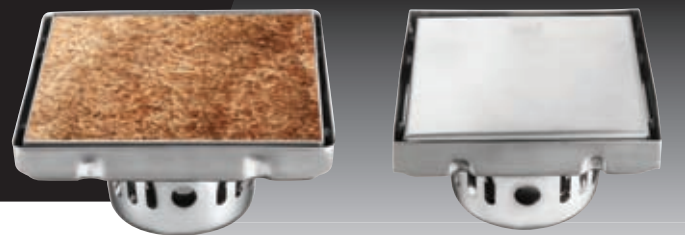

Dazzle

Square
Tile insert Channel

1 mm thickness

Cat. Model	Size	M.R.P. (Rs.)
		Matt
DSC 01	125 x 125 x 20 mm	1500/-
DSC 02	150 x 150 x 20 mm	1800/-

Note:

- Standard position of the Water Outlet in all shower channels is in corner (as shown in the diagram/picture) except size/length upto 300 (mm) & Cat. Model JSC-01, USC-01, CSC-01, CSC-06, CSC-11, ASC-01, ASC-02, PSC-01 & PSC-02 resp.
- In Cat. Model JSC-01, USC-01, CSC-01, CSC-06, CSC-12, ASC-01 & ASC-02 water outlet hole is provided in centre only.
- Water Outlet hole can also be provided in centre as per your requirement / demand except (size /length upto 300 mm & above mentioned Cat. Models).

Made from high grade AISI-304 (18/8) Stainless Steel (18% Chrome, 8% Nickel)