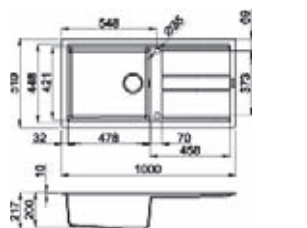

Best 480

Built-in hole:
980 x 480 mm

CAT. MODEL	BEST 480 Single Bowl Kitchen Sink with Drain Board
Overall Size (In ch / mm)	39.5 x 20 x 8 1000 x 510 x 200
Material	Metalttek
Colou rs	Aluminium & Ghisa
M.R. P. Aluminium	Rs. 29,330/-
M.R. P. Ghisa	Rs. 28,380/-