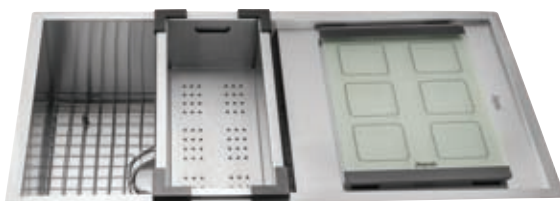

CAT MODEL NO : CICS - 03

KITCHEN SINK WITH DRAIN BOARD

Cat. Model	: JS 3718 R	(1 No.)
Overall Size	: 37 x 18 Inch / 940 x 460 mm	
Bowl Size	: 18 x 16 x 9 Inch / 450 x 400 x 225 mm	
Finish	: Brush	
Thickness	: 1.2 mm	

Included	Cat. Model - JS 3718R	(1 No.)
Wire Grid	: Cat. Model - WG 05	(1 No.)
Drainer Cap	: Cat. Model - DC 01	(1 No.)
Colander	: Cat. Model - JS 06	(1 No.)
Glass Chopping Board	: Cat. Model - GCB 04	(1 No.)

COMBO OFFER (CICS - 03) : M.R.P. (₹) 29,450