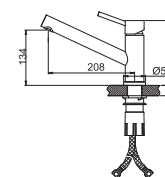

CAT. MODEL	M. R. P. (₹)
SF 03	11,440