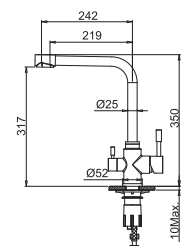

Orientable spout with 2 Internal separated pipes. Right handle for standard mixers, left handle for RO/Drinking Water.