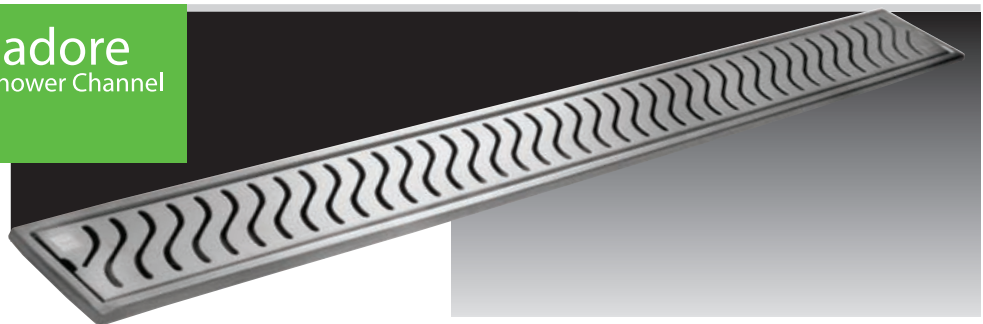

Jadore Shower Channel

Cat. Model	Size	M.R.P. (Rs.)
		Matt
JSC 01	100 x 300 x 30 mm	4550/-
JSC 02	100 x 450 x 30 mm	5250/-
JSC 03	100 x 600 x 30 mm	5950/-
JSC 04	100 x 800 x 30 mm	6750/-
JSC 05	100 x 1000 x 30 mm	7750/-