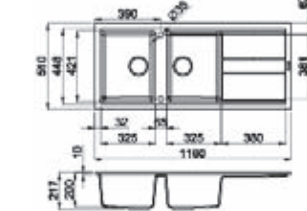

Best 500

Built-in hole:
1140 x 480 mm

CAT. MODEL	BEST 500 Double Bowl With Single Drain Board
Overall Size (In ch / mm)	45.5 x 20 x 8 1160 x 510 x 200
Material	Metalttek
Colou rs	Aluminium & Ghisa
M.R. P. Aluminium	Rs. 37,620/-
M.R. P. Ghisa	Rs. 36,670/-