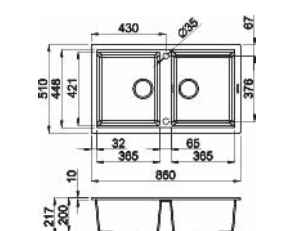

Best 450

Built-in hole:
840 x 480 mm

CAT. MODEL	BEST 450 Double Bowl Kitchen Sink
Overall Size (In ch / mm)	34 x 20 x 8 864 x 510 x 200
Material	Metalttek
Colou rs	Aluminium & Ghisa
M.R. P. Aluminium	Rs. 32,120/-
M.R. P. Ghisa	Rs. 31,170/-