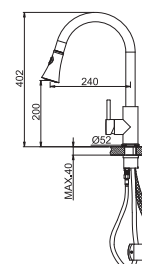

CAT. MODEL	M. R. P. (₹)
SF 07P	25,745