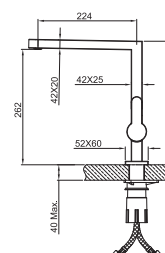

CAT. MODEL	M. R. P. (₹)
SF 05R	20,045