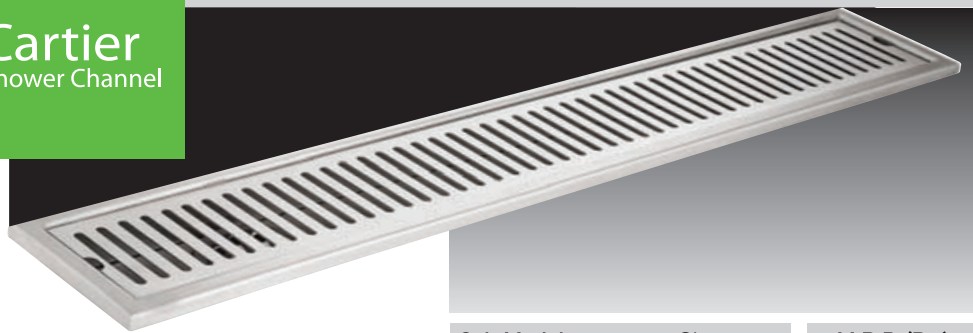

Cartier Shower Channel

Cat. Model	Size	M.R.P. (Rs.)
		Matt
CSC 01	80 x 300 x 30 mm	4100/-
CSC 02	80 x 450 x 30 mm	4750/-
CSC 03	80 x 600 x 30 mm	5350/-
CSC 04	80 x 800 x 30 mm	6150/-
CSC 05	80 x 1000 x 30 mm	7050/-
CSC 06	100 x 300 x 30 mm	4550/-
CSC 07	100 x 450 x 30 mm	5250/-
CSC 08	100 x 600 x 30 mm	5950/-
CSC 09	100 x 800 x 30 mm	6750/-
CSC 10	100 x 1000 x 30 mm	7750/-
CSC 11	125 x 300 x 30 mm	4900/-
CSC 12	125 x 450 x 30 mm	5700/-
CSC 13	125 x 600 x 30 mm	6400/-
CSC 14	125 x 800 x 30 mm	7200/-
CSC 15	125 x 1000 x 30 mm	8200/-