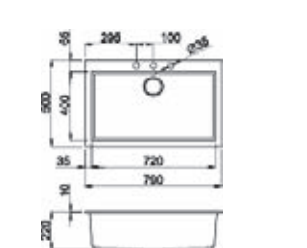

QUADRA

Quadra 130

Built-in hole:
770 x 480 mm

CAT. MODEL	Quad ra 130 Single Bowl Kitchen Sinks
Overall Size (In ch / mm)	31 x 20 x 8.5 790 x 500 x 220
Material	Metalttek
Colou rs	Aluminium & Ghisa
M.R. P. Aluminium	Rs. 23,830/-
M.R. P. Ghisa	Rs. 22,880/-