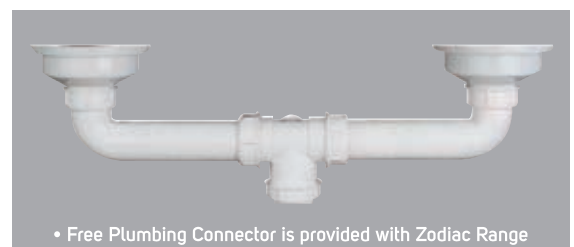

DIMENSIONS			M. R. P. (₹)		
Cat. Model	Overall Size (Inch/mm)	Bowl Size (Inch/mm)	Glossy	Matt	Anti-Scratch
DBDD 01	69.5 x 18.5 1765 x 465	17 x 15 x 8 428 x 378 x 200	19,440	19,940	-

DIMENSIONS			M. R. P. (₹)		
Cat. Model	Overall Size (Inch/mm)	Bowl Size (Inch/mm)	Glossy	Matt	Anti-Scratch
DBDD 02	61 x 20 1550 x 510	16 x 14 x 8 410 x 352 x 200	18,090	18,590	-

• Free Plumbing Connector is provided with Venus Range Sinks

ZODIAC

(SINKS WITH GARBAGE BIN)

DIMENSIONS			M. R. P. (₹)			
Cat. Model	Overall Size (Inch/mm)	Bowl Size (Inch/mm)	Glossy	Matt	Anti-Scratch	Dual Finish
SBGB 01	32 x 20 810 x 510	20 x 16 x 8 510 x 404 x 200	9,560	9,975	-	-

DIMENSIONS			M. R. P. (₹)			
Cat. Model	Overall Size (Inch/mm)	Bowl Size (Inch/mm)	Glossy	Matt	Anti-Scratch	Dual Finish
SBGB 02	48 x 20 1220 x 510	20 x 16 x 8 510 x 404 x 200	12,550	12,965	-	-

DIMENSIONS			M. R. P. (₹)			
Cat. Model	Overall Size (Inch/mm)	Bowl Size (Inch/mm)	Glossy	Matt	Anti-Scratch	Dual Finish
DBGB 03*	48 x 20 1220 x 510	20 x 16 x 8 (Big) 510 x 404 x 200 16 x 14 x 8 (MB) 410 x 352 x 200	14,760	15,180	-	-

DIMENSIONS			M. R. P. (₹)			
Cat. Model	Overall Size (Inch/mm)	Bowl Size (Inch/mm)	Glossy	Matt	Anti-Scratch	Dual Finish
DBGB 04*	62 x 20 1575 x 510	20 x 16 x 8 (Big) 510 x 404 x 200 16 x 14 x 8 (MB) 410 x 352 x 200	17,800	18,220	21,240	19,310

9,560

DIMENSIONS		M. R. P. (₹)	
Cat. Model	Overall Size (Inch/mm)	Glossy	Matt
GBA 01 (with Soap Containers)	20 x 12 510 x 305	3,910	4,260
GBA 02 (with Soap Containers)	18 x 12 460 x 305	3,910	4,260

• Free Plumbing Connector is provided with Zodiac Range

Made from high grade AISI-304 (18/8) Stainless Steel (18% Chrome, 8% Nickel) Thickness : 1 mm