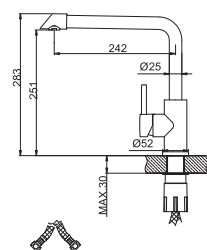

CAT. MODEL	M. R. P. (₹)
SF 04	17,140