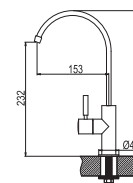

Made from high grade SS-304 material. SS 304 Faucets are lead free & rust free.