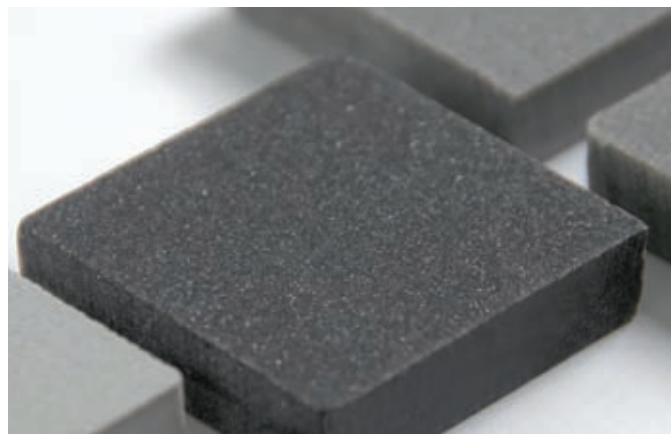

Features:-

Minimal Bowl Radius | Wider Sink Bowl Divider With Taphole | Bigger Bowls | Professional Drip Edge | Accessories Glide On Special Rims | Integrated Drain Cover.

Jayna Elleci sinks have a **TOTAL ANTIBACTERIAL PROTECTION**, which has an adequate antibacterial coverage of the mass. In this way the bacterial organisms are repelled. Reliability and practicality become a certainty every day in the kitchen.