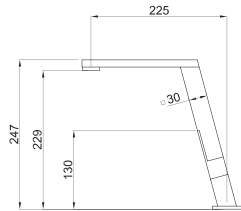

Thermic Shocks Resistance

MIXERS

Blade

Lever mixer with inclined swivel spout.

Mixer hole dimensions: Ø 35 mm.

Aluminium

Chrome

Cat. Model	Finish	MRP (R s.)
Blade A	Aluminum	53,010/-
Blade C	Chrome	50,350/-