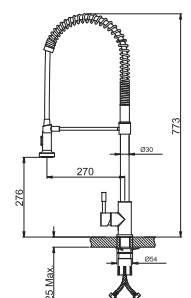

Filter Faucet for RO/Drinking Water

CAT. MODEL	M. R. P. (₹)
SF 08F	6,220