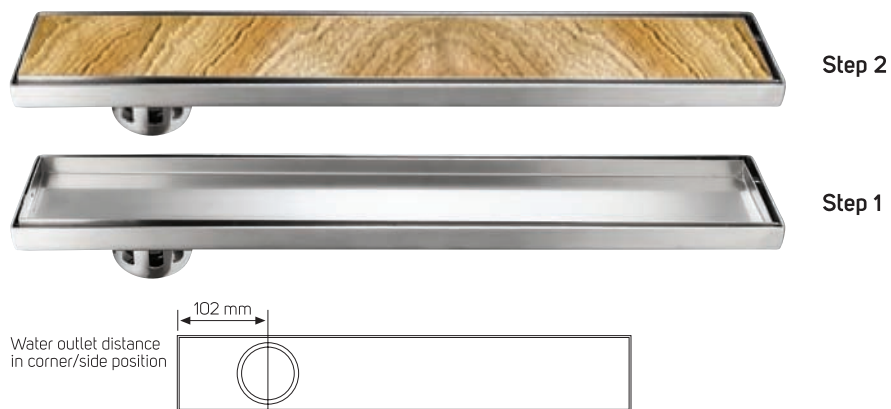

HOW TO INSERT TILE IN ARDEN SHOWER CHANNELS

Note:

- Standard position of the Water Outlet in all shower channels is in corner (as shown in the diagram/picture) except size/length upto 300 (mm) & Cat. Model JSC-01, USC-01, CSC-01, CSC-06, CSC-11, ASC-01, ASC-02, PSC-01 & PSC-02 respt.
- In Cat. Model JSC-01, USC-01, CSC-01, CSC-06, CSC-12, ASC-01 & ASC-02 water outlet hole is provided in centre only.
- Water Outlet hole can also be provided in centre as per your requirement / demand except (size /length upto 300 mm & above mentioned Cat. Models).