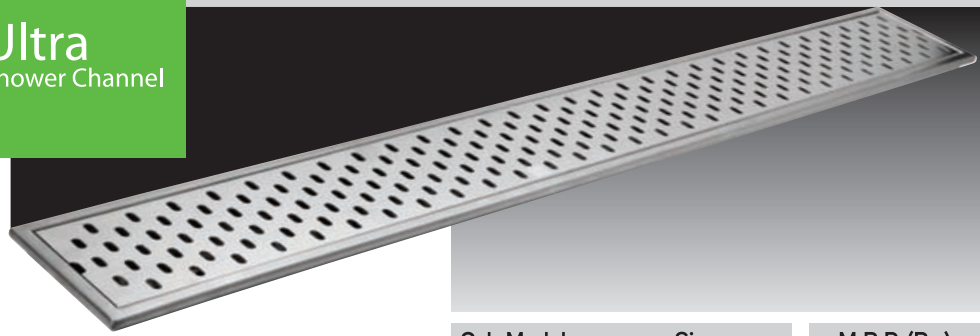

SHOWER CHANNELS

Ultra Shower Channel

Cat. Model	Size	M.R.P. (Rs.)
		Matt
USC 01	125 x 300 x 30 mm	4900/-
USC 02	125 x 450 x 30 mm	5700/-
USC 03	125 x 600 x 30 mm	6400/-
USC 04	125 x 800 x 30 mm	7200/-
USC 05	125 x 1000 x 30 mm	8200/-