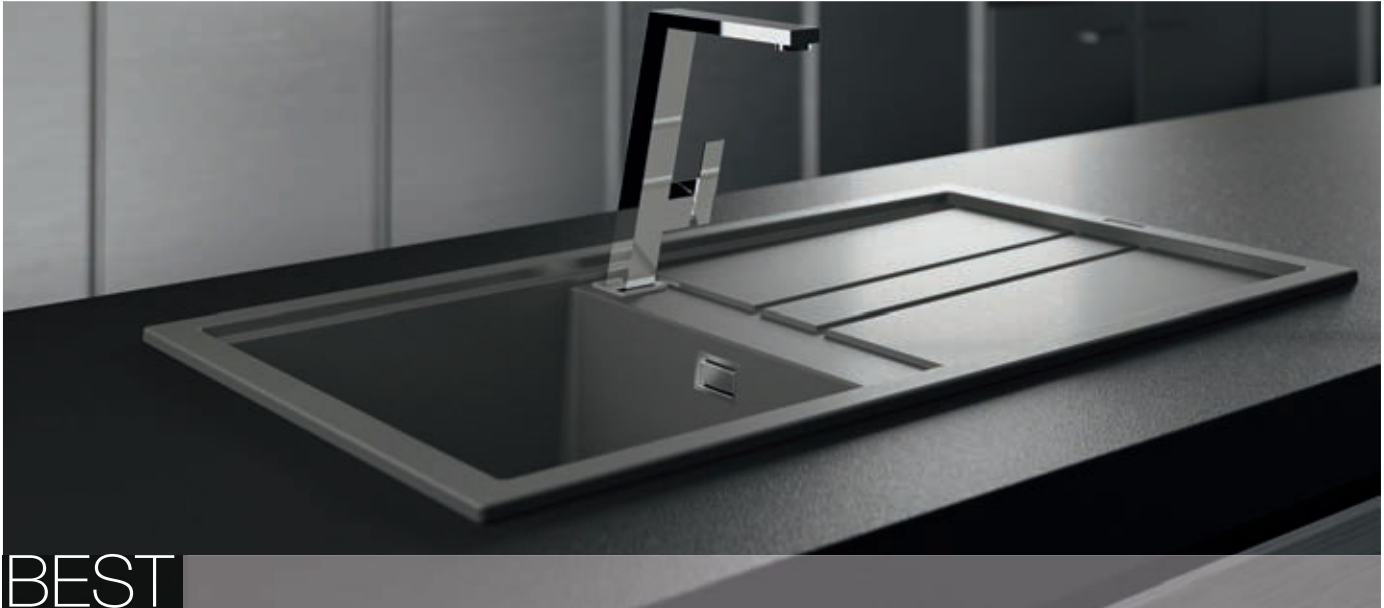

BEST

Colours

Features

MIXERS

Blade

Lever mixer with inclined swivel spout.

Mixer hole dimensions: Ø 35 mm.

Cat. Model	Finish	MRP (R s.)
Blade A	Aluminum	53,010/-
Blade C	Chrome	50,350/-

Bridge

Lever mixer with swivel spout.

Mixer hole dimensions: Ø 35 mm.

Cat. Model	Finish	MRP (R s.)
Bridge A	Aluminum	27,075/-
Bridge C	Chrome	26,125/-

Dove Plus

Lever mixer with high swivel spout and pull-out shower.

Mixer hole dimensions: Ø 35 mm.

Cat. Model	Finish	MRP (R s.)
Dove Plus A	Aluminum	51,775/-
Dove Plus C	Chrome	49,875/-

shower : extractable shower