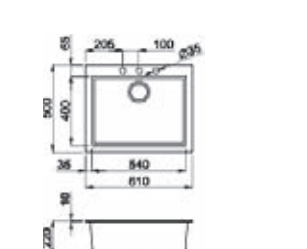

Quadra 110

Built-in hole:
590 x 480 mm

CAT. MODEL	Quad ra 110 Single Bowl Kitchen Sink
Overall Size (In ch / mm)	24 x 20 x 8.5 610 x 500 x 220
Material	Metalttek
Colou rs	Aluminium & Ghisa
M.R. P. Aluminium	Rs. 18,335/-
M.R. P. Ghisa	Rs. 17,385/-